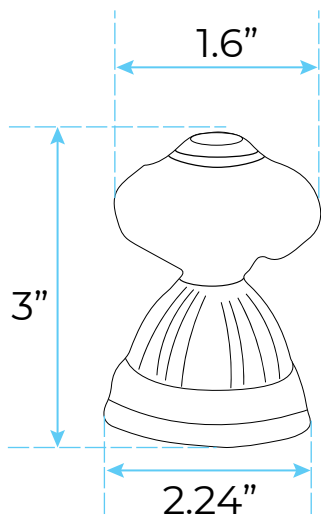

LARISSA BATHROOM WIDESPREAD LAVATORY GOLD SINK FAUCET WITH CRYSTAL HANDLES SPECIFICATIONS

Technical Information

- Flow Rate: 1.5 GPM
- Faucet Feature: Widespread 8" Bathroom Faucet
- Counter Top Thickness: 1.35 Inch (Maximum)
- Valve Type: Ceramic Valve
- Hot & Cold Water: Yes
- Number of Handles: 2 Handle
- Installation Type: Deck-Mounted
- Installation: 3 holes

Size

Unit: inch

will the faucet fit my sink?

Recommend width: 6"-12" (152mm-305mm)
the width is the distance between center point of two side holes.

Pre-drilled hole size requirement:
1.26" (32mm) Min - 1.5" (38mm) Max

Max countertop thickness without deck plate:
1.375" (35mm)

All dimensions and specifications are nominal and may vary. Use actual products for accuracy in critical situations.