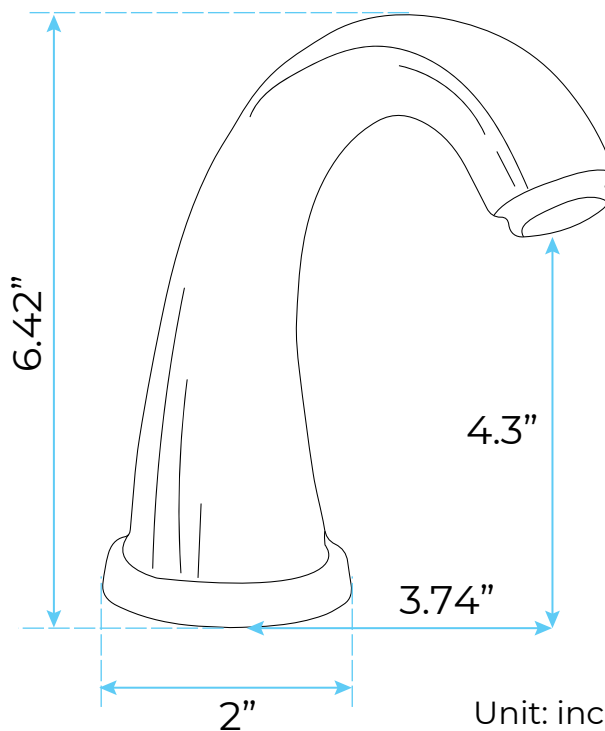

LARISSA BATHROOM WIDESPREAD LAVATORY GOLD SINK FAUCET WITH CRYSTAL HANDLES SPECIFICATIONS

Technical Information

- Flow Rate: 1.5 GPM
- Faucet Feature: Widespread 8" Bathroom Faucet
- Counter Top Thickness: 1.35 Inch (Maximum)
- Valve Type: Ceramic Valve
- Hot & Cold Water: Yes
- Number of Handles: 2 Handle
- Installation Type: Deck-Mounted
- Installation: 3 holes

Size

Unit: inch

will the faucet fit my sink?

Recommend width: 6"-12" (152mm-305mm)
the width is the distance between center point of two side holes.

Pre-drilled hole size requirement:
1.26" (32mm) Min - 1.5" (38mm) Max

Max countertop thickness without deck plate:
1.375" (35mm)

All dimensions and specifications are nominal and may vary. Use actual products for accuracy in critical situations.